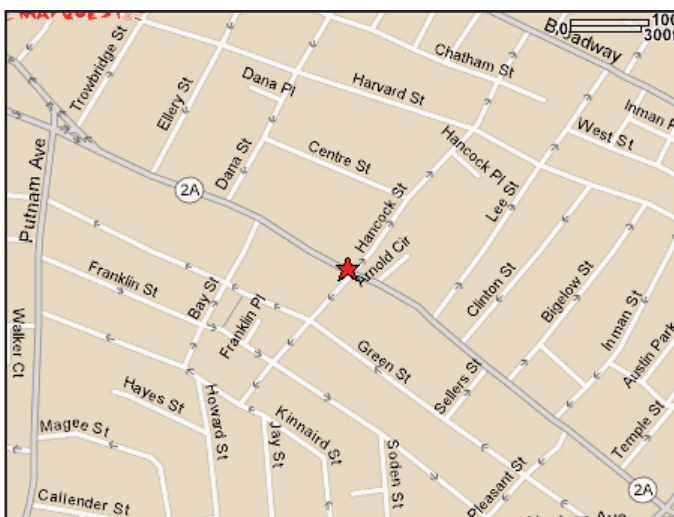

**875 Massachusetts Avenue
Cambridge
MA, 02139
USA**

**T: +1 (617) 497 6514
F: +1 (617) 354 6875**

- Take Exit 20 toward Cambridge/Somerville
- Merge onto Cambridge St, which becomes River Street
- Turn left onto Putnam Avenue
- Turn right onto MA-2A E/Massachusetts Ave

Driving from Logan Airport:

- Take the Ted Williams Tunnel ramp towards Boston
- Merge onto I-90 W/Mass Pike (Portions toll)
- Take Exit 20 toward Cambridge/Somerville
- Merge onto Cambridge St, which becomes River Street
- Turn left onto Putnam Avenue
- Turn right onto MA-2A E/Massachusetts Ave

Driving from New York/Massachusetts Turnpike:

- Take I-95 North to I-91 North
- In Hartford, CT, follow signs to I-84 East and the Charter Oaks Bridge
- Follow I-84 East to the Massachusetts Turnpike (I-90)
- Follow I-90 East toward Boston

Subway:

- Take the Blue line inbound to Government Center (4 stops)
- Change to green line outbound and go to Park Street (1 stop)
- Change to red line outbound (Harvard/Alewife) and go to Central (3 stops)
- Upon exiting, follow Massachusetts Avenue towards City Hall and the Post Office to 875