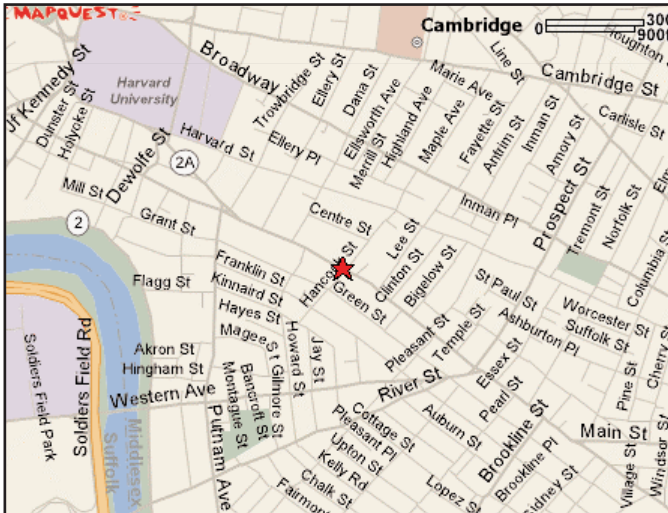

**875 Massachusetts Avenue
Cambridge
MA, 02139
USA**

**T: +1 (617) 497 6514
F: +1 (617) 354 6875**

- Take Exit 20 toward Cambridge/Somerville
- Merge onto Cambridge St, which becomes River Street
- Turn left onto Putnam Avenue
- Turn right onto MA-2A E/Massachusetts Ave

Driving from Logan Airport:

- Take the Ted Williams Tunnel ramp towards Boston
- Merge onto I-90 W/Mass Pike (Portions toll)
- Take Exit 20 toward Cambridge/Somerville
- Merge onto Cambridge St, which becomes River Street
- Turn left onto Putnam Avenue
- Turn right onto MA-2A E/Massachusetts Ave

Driving from New York/Massachusetts Turnpike:

- Take I-95 North to I-91 North
- In Hartford, CT, follow signs to I-84 East and the Charter Oaks Bridge
- Follow I-84 East to the Massachusetts Turnpike (I-90)
- Follow I-90 East toward Boston

Taxi:

- Approximately 20 minutes, \$20-25. Ask for 875 Massachusetts Ave, Central Square, Cambridge (near Post Office/City Hall)