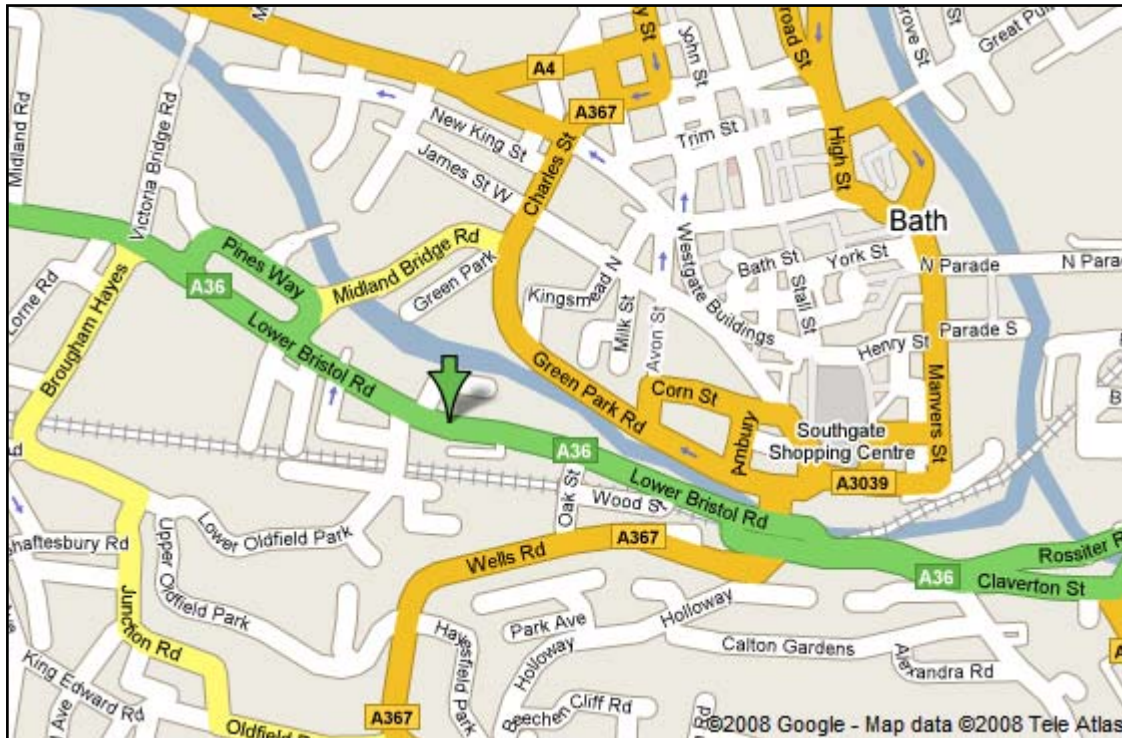

Ingenta

**1 Riverside Court
Lower Bristol Road
Bath, BA2 3DZ
UK**

Directions by car:

- Leave M4 at Junction 18
- Follow A46 for 7 miles - which becomes a bypass
- Take the first slip road off bypass for Bath, which brings you to a roundabout
- Take third left to Bath, turn left at the second set of traffic lights, going over Cleveland Bridge - turn right at the next roundabout
- Follow the A36 towards Bristol for approximately 1 mile
- Eventually you will come to a big roundabout under railway arches
- Turn left into Lower Bristol Road (A36). On your left is an Esso Garage.
- Take the right turning to Riverside Road, adjacent to the Renault Toyota Garage
- Take immediate right into Riverside Court. Ingenta is in Unit 1 - ask for parking.

On foot from rail station:

- Turn left out of the main entrance.
- When you get to the main road, cross over and then cross over and walk over the bridge.
- At the main roundabout, turn right onto the Lower Bristol Road.
- Walk for approximately 500 metres (passing an Esso garage on your left), and turn right in to Riverside Road.
- Riverside Court is immediately on your right and Ingenta is in Unit 1.